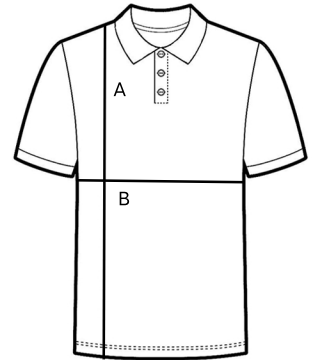

AJ218 Women's Oxymesh™ Malibu Polo

	S	M	L	XL
Body Length (HPS)	24"	24.5"	25"	25.5"
Chest (B)	18"	20"	21"	22"

100% Microfiber Polyester Oxymesh™

MOISTURE-WICKING

ODOR RESISTANT

UV PROTECTION

LIGHTWEIGHT

HANG DRIES ASAP