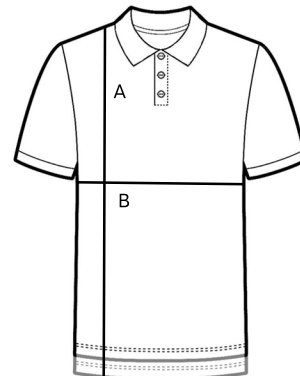

## AJ830 Men's Oxymesh™ Malibu Polo

	S	M	L	XL	2XL	3XL
Body Length (HPS) to Back Hem (A)	29"	30"	31"	32"	33"	34"
Chest (B)	22"	23.5"	25"	26.5"	28"	29.5"

MOISTURE-WICKING

ODOR RESISTANT

UV PROTECTION

LIGHTWEIGHT