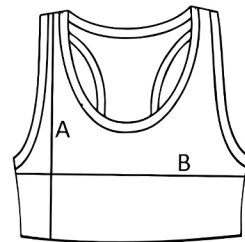

AQ 282

Airstretch™ Calypso Mesh Sports Bra

	XS	S	M	L	XL	2XL
Body Length from HPS (A)	12"	12.5"	13"	13.5"	14"	14.5"
Chest (B)	13.25"	14.25"	15.25"	16.25"	17.5"	18.5"

88% Microfiber Polyester, 12% Spandex

MOISTURE-WICKING

ODOR RESISTANT