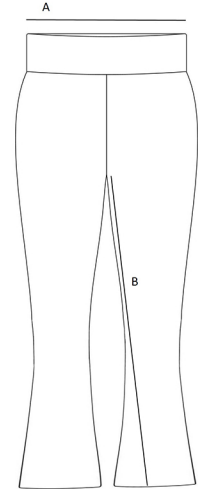

AQ 1032

## Airstretch™ Mid-Rise Bootcut Leggings

	XS	S	M	L	XL	2XL
Waist (A)	11.75"	12.75"	13.75"	14.75"	16.25"	18.25"
Inseam (B)	27.75"	28.25"	28.5"	28.75"	29"	29.25"

MOISTURE-WICKING

ODOR RESISTANT

88% Microfiber Polyester, 12% Spandex